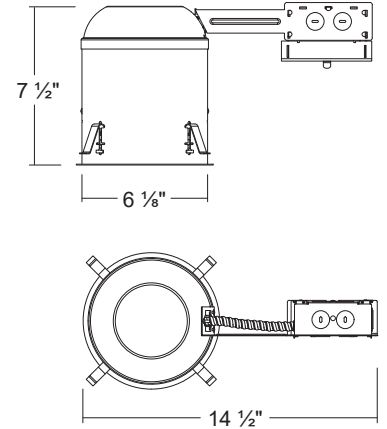

LED600ICRA / LED600ICRA-01V

6" IC Air-Tight LED Dedicated Remodel Housing

Dimensions

SPECIFICATION

Junction Box

- Listed for through branch circuit wiring
- Contains one 1-1/8", six 7/8" knockouts
- New Cable Trap for easy installation of Romex Cable (US Patented / China Patented)

Ceiling Thickness

- Housing adjusts from 5/8" - 1-3/8" to accommodate various ceiling thickness

Remodel Clips

- Four remodel clips secure housing and accommodates 1/2" and 5/8" ceiling materials

Listings

- cULus Listed for Damp Location
- cULus Listed for Feed Through
- Certified under ASTM-E283 for Air tight construction